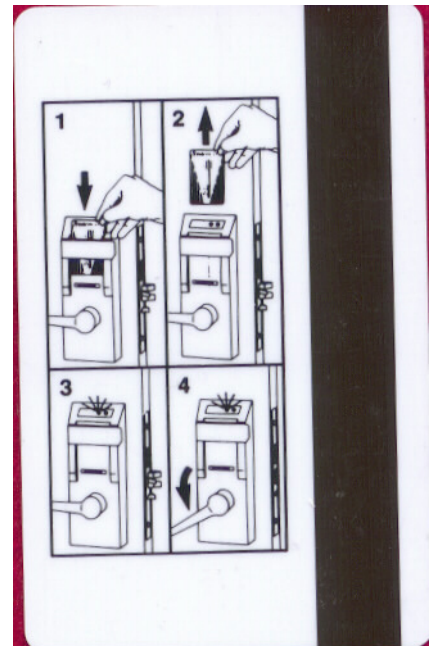

November 2006 Room Keys

Mississippi – Sam’s Town, Tunica