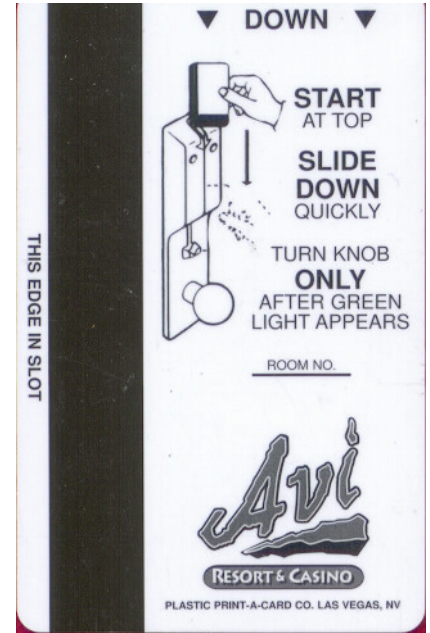

November 2006 Room Keys

Nevada – Avi, Laughlin

Mfr: Plastic Print-A-Card.